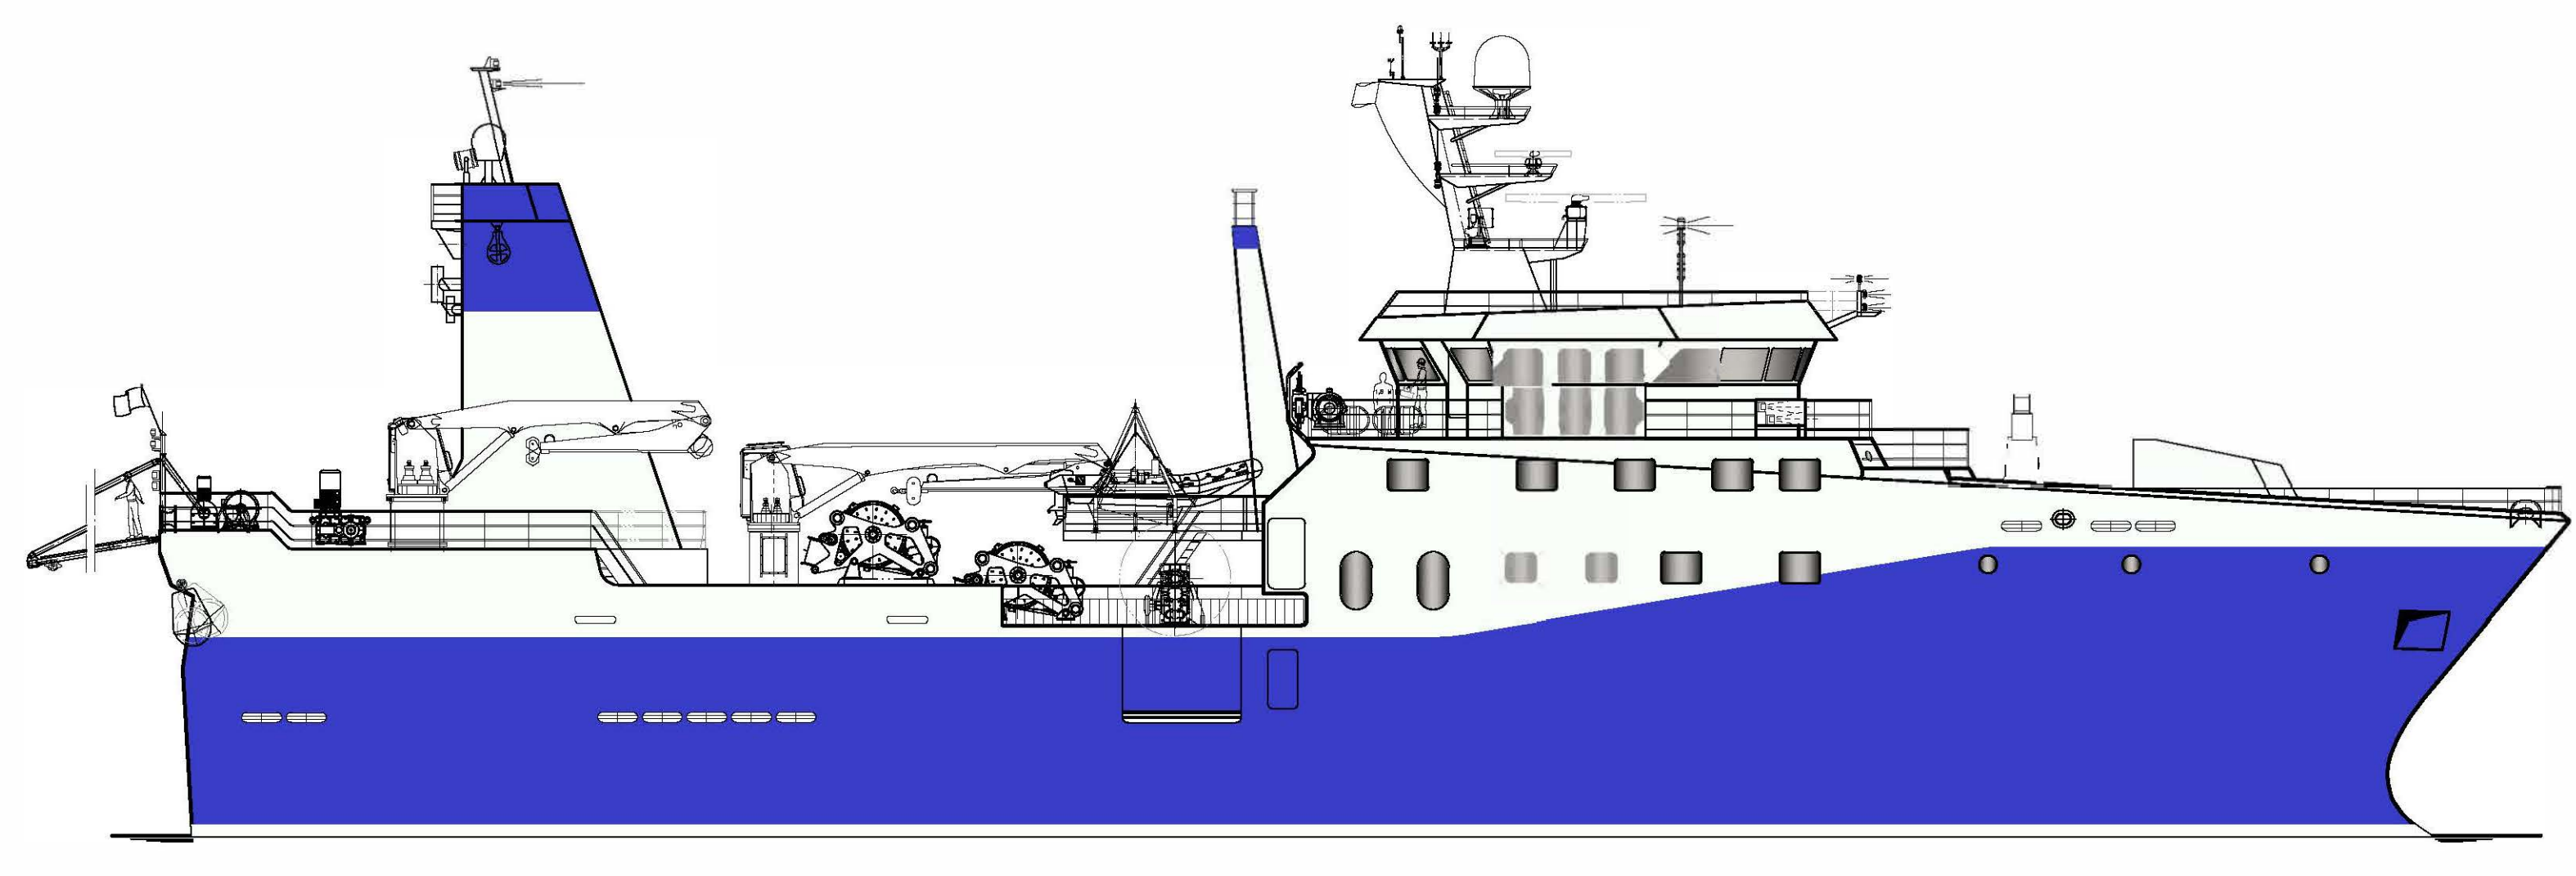

MAIN DIMENSIONS:

LENGTH OVER ALL appr. 64,50m
 LENGTH B. PERP. 57,00m
 BREADTH MOULDED 14,50m
 DEPTH TO MAIN DECK 6,20m
 DEPTH TO TRAWL DECK 9,20m

ACCOMMODATION:

46 PERS. IN 24 CABINS, HOSPITAL IN ADDITION
 (6 SINGLE CABINS + 16 DOUBLE CABINS + 2 QUADRUPLE CABINS)

PROJECTIONS 23.11.2016 23.11.2016	GENERAL ARRANGEMENT SCALE: 1:100 DRAWING NO.: STERN TRAWLER
SERRAVALLO S.p.A. VIA SERRAVALLO, 1 30045 SERRAVALLO (PD)	SCALE: 1:100 DRAWING NO.: STERN TRAWLER